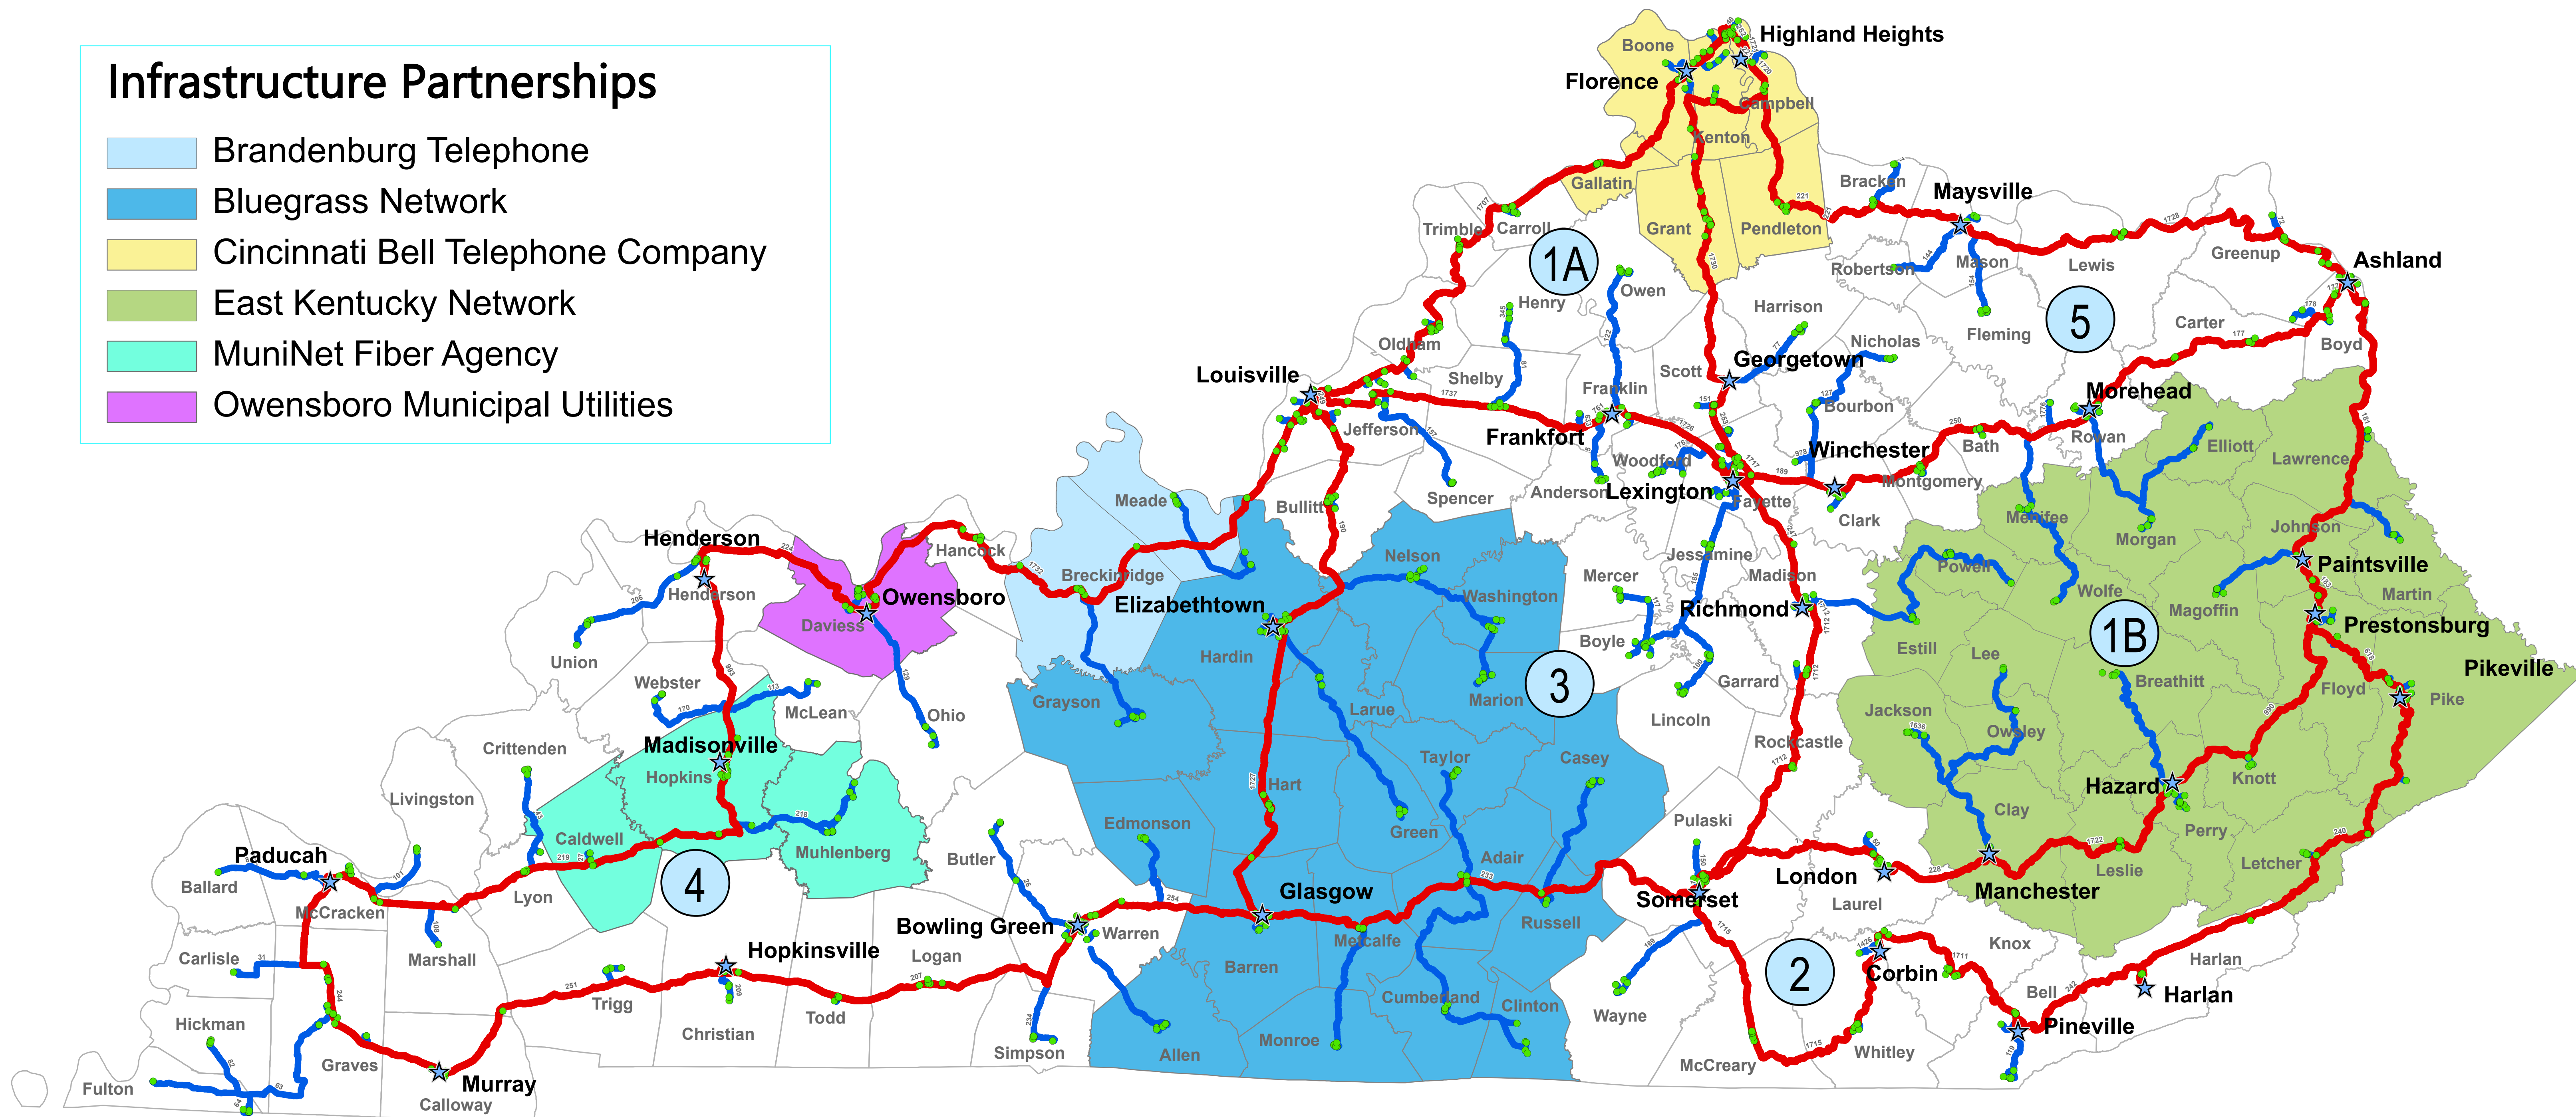

KCNA Kentuckyvired

Infrastructure Partnerships

- Brandenburg Telephone
- Bluegrass Network
- Cincinnati Bell Telephone Company
- East Kentucky Network
- MuniNet Fiber Agency
- Owensboro Municipal Utilities

MAP LEGEND

- Projected Backbone
- Node
- Projected Lateral
- Anchor/CAI
- County

Map Date: 04/18/2019