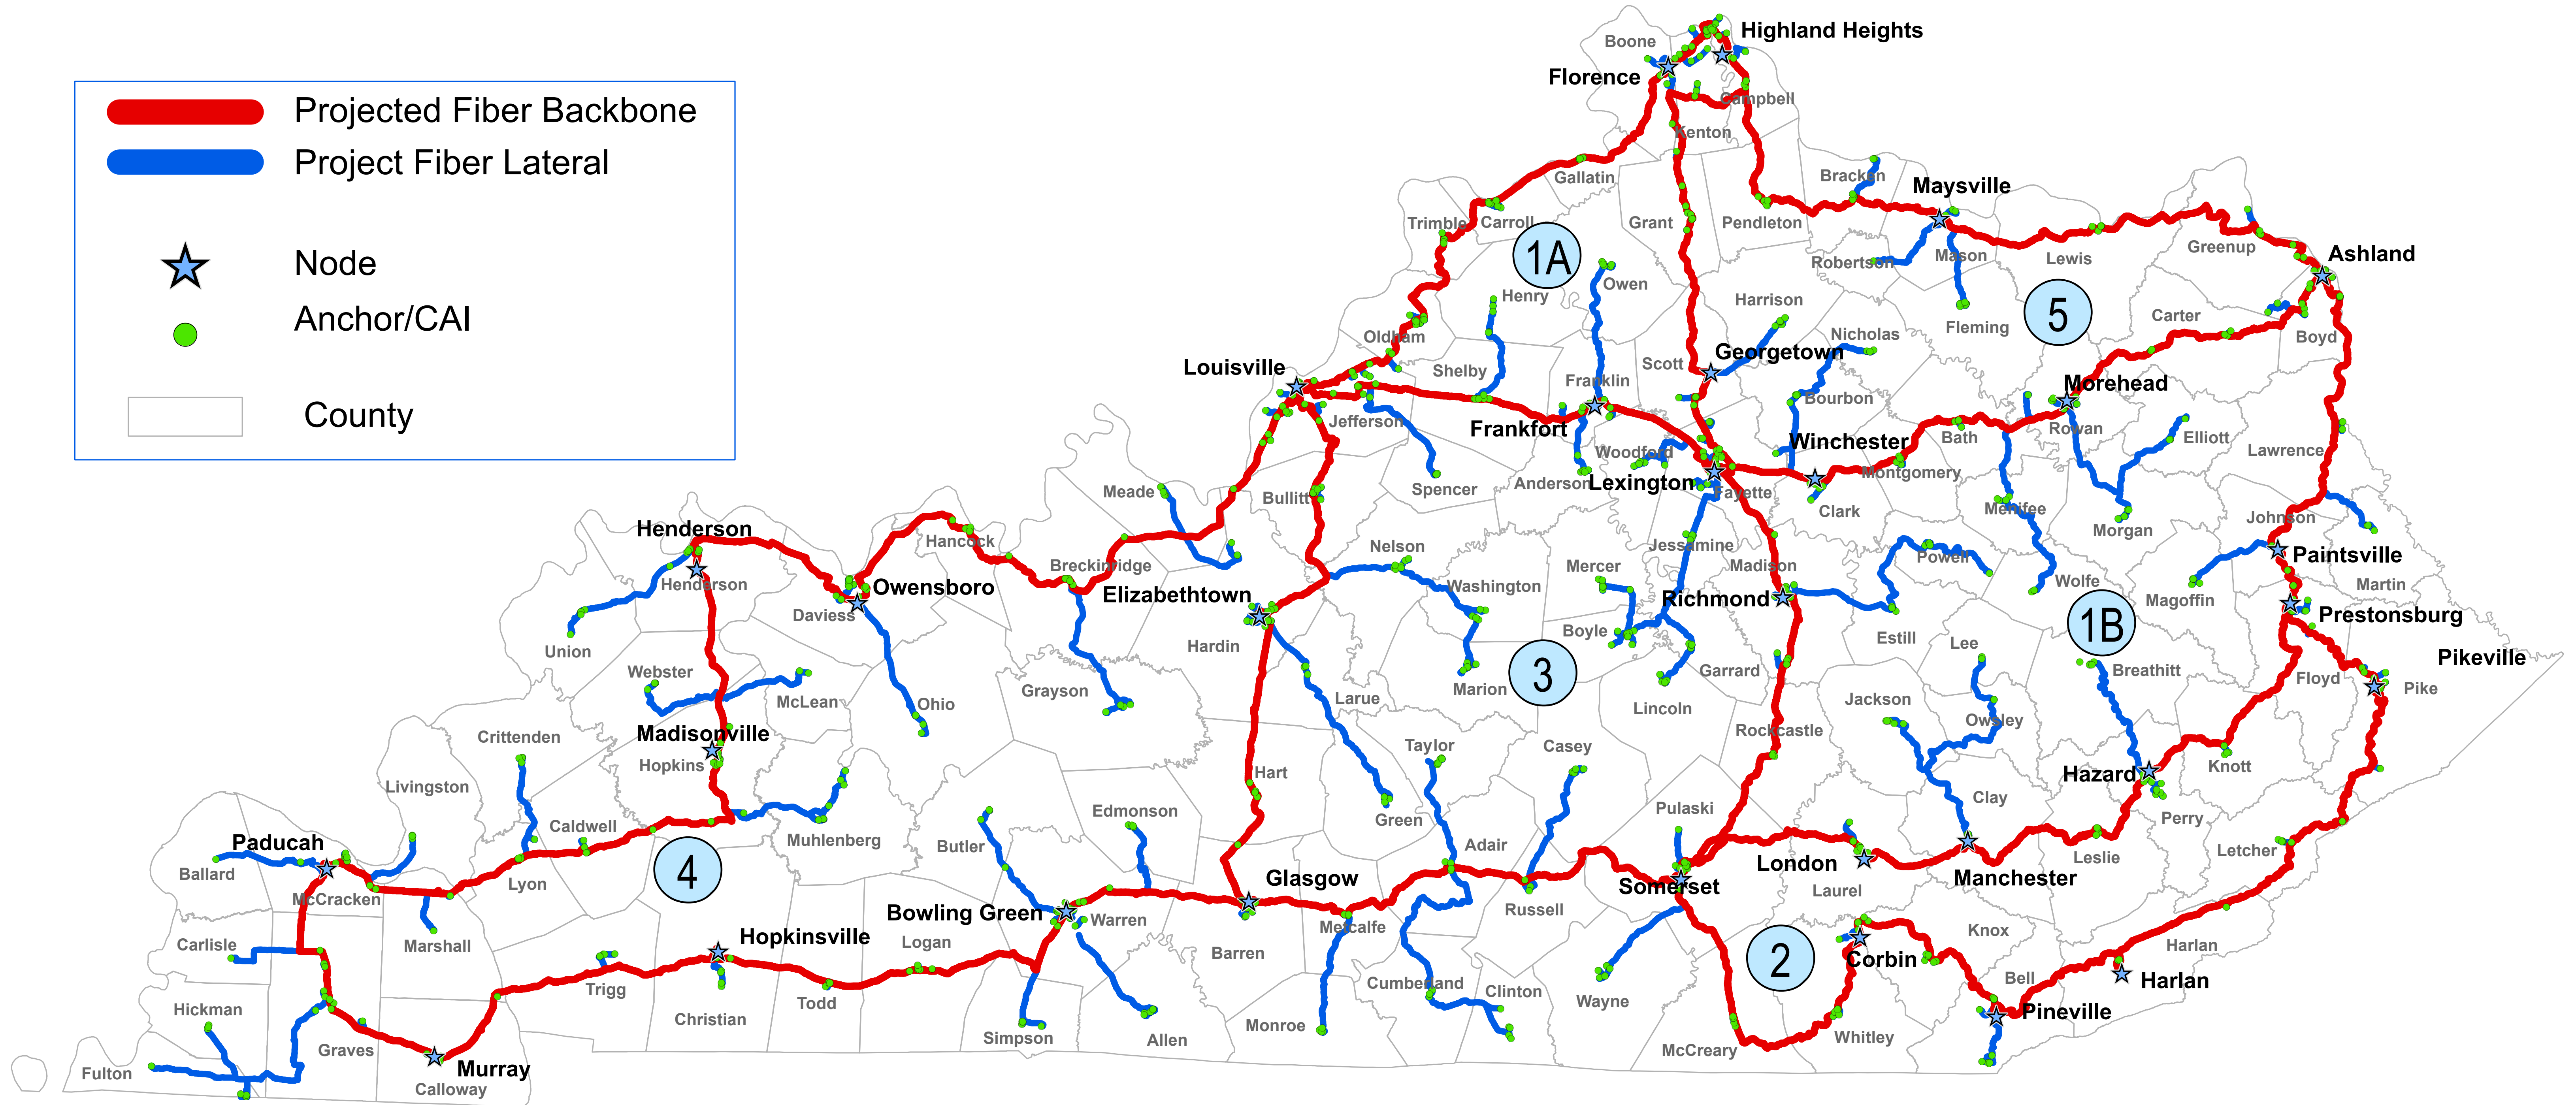

KCNA

Kentuckywired

█ Projected Fiber Backbone
█ Project Fiber Lateral
★ Node
● Anchor/CAI
 County

FIBER MAP