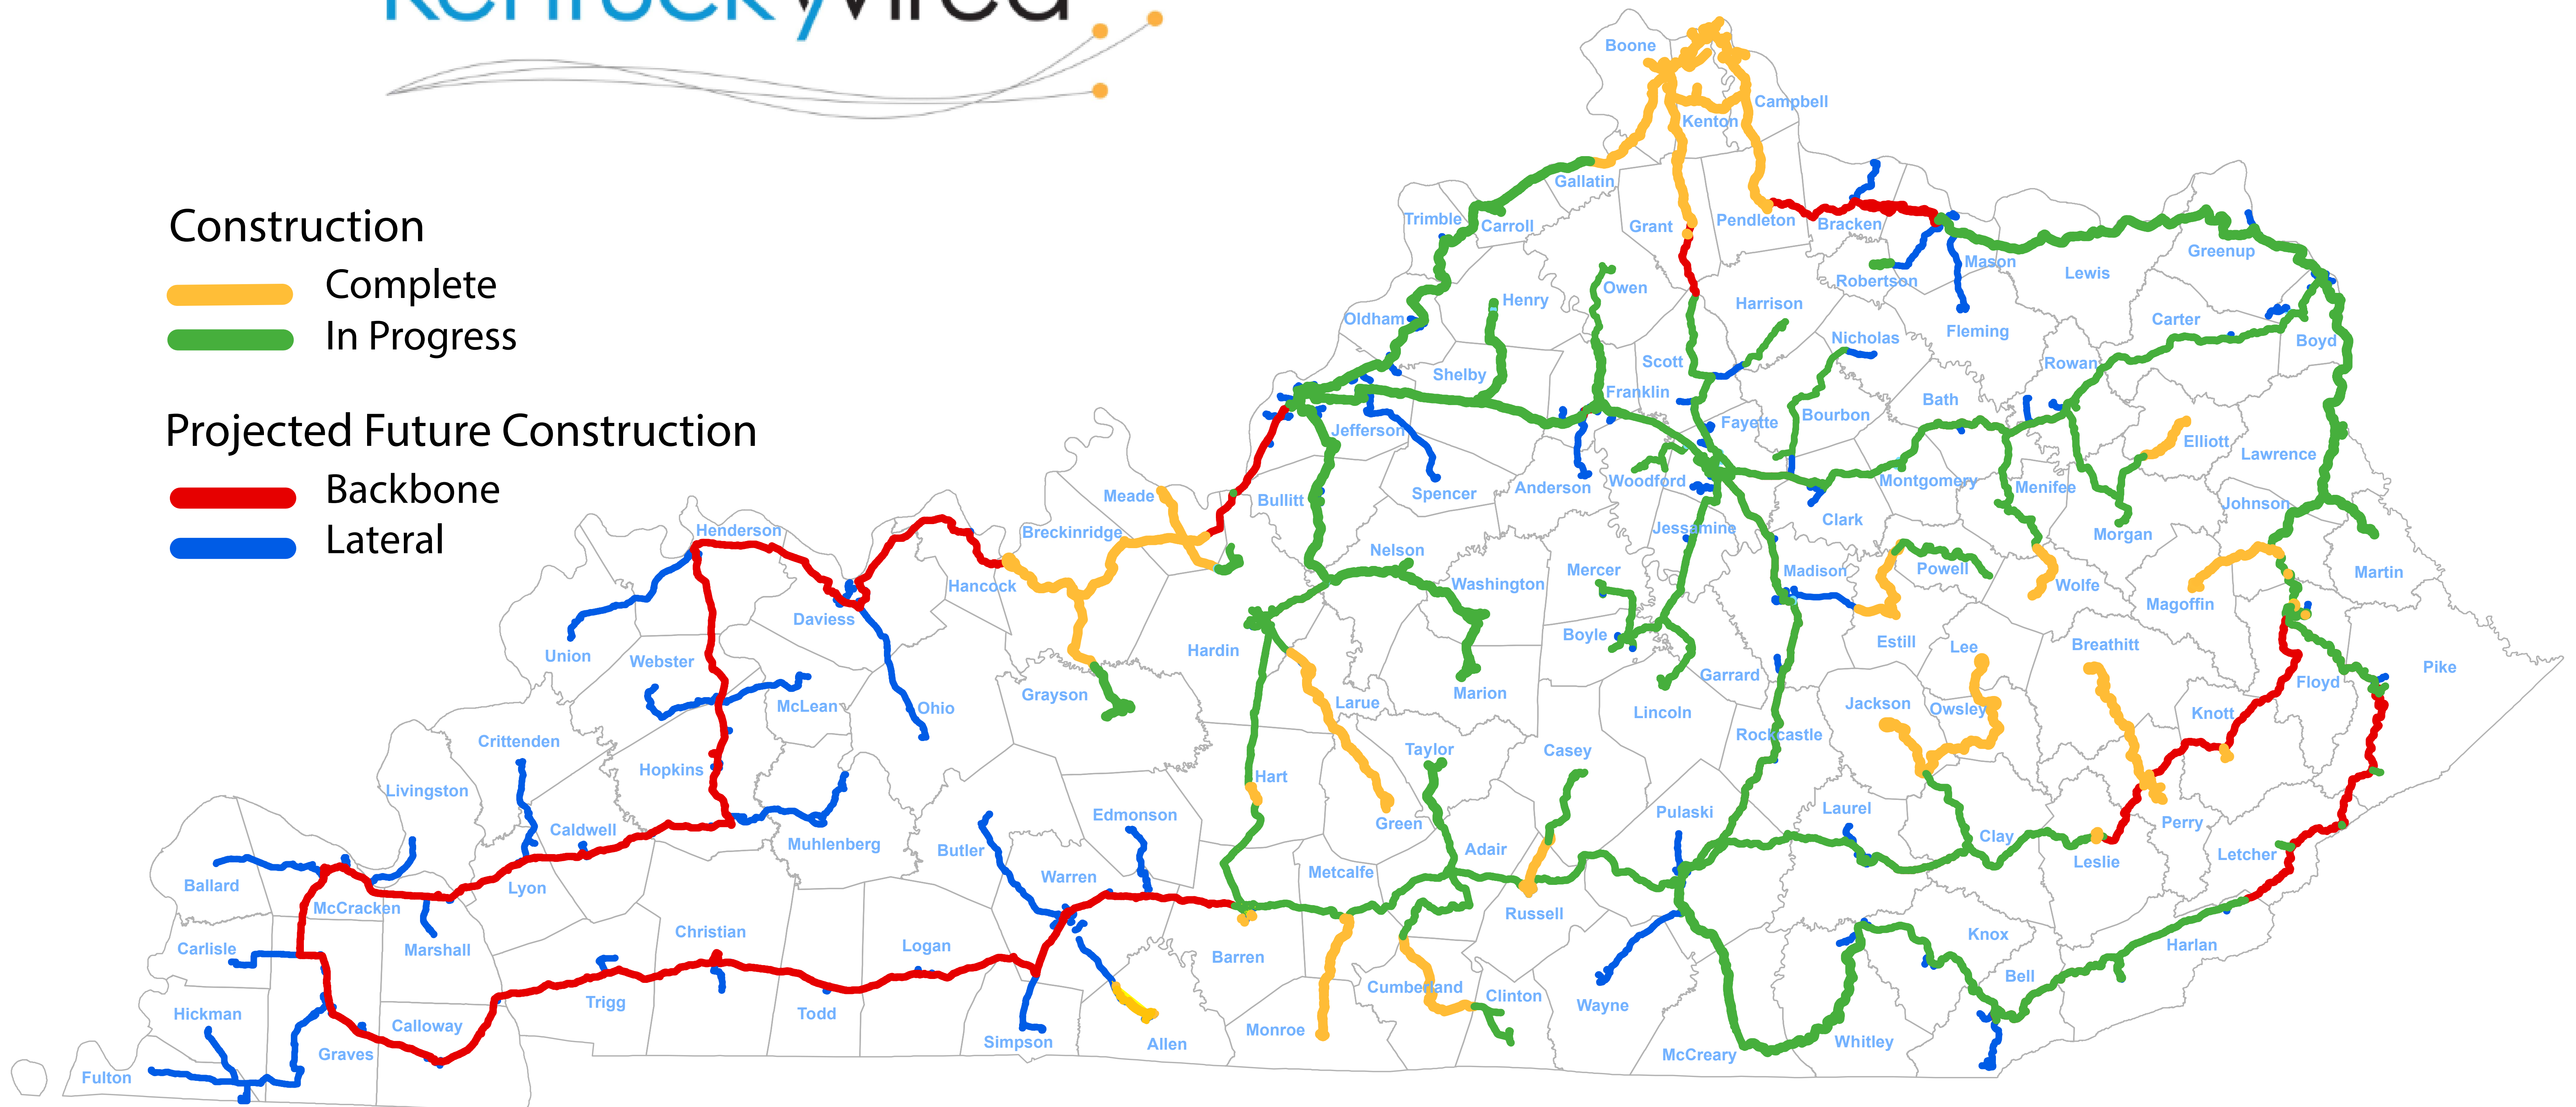

KCNA

Kentuckyvired

Construction

- █ Complete
- █ In Progress

Projected Future Construction

- █ Backbone
- █ Lateral

Construction Status by Segment

Map Date: 10.18.18