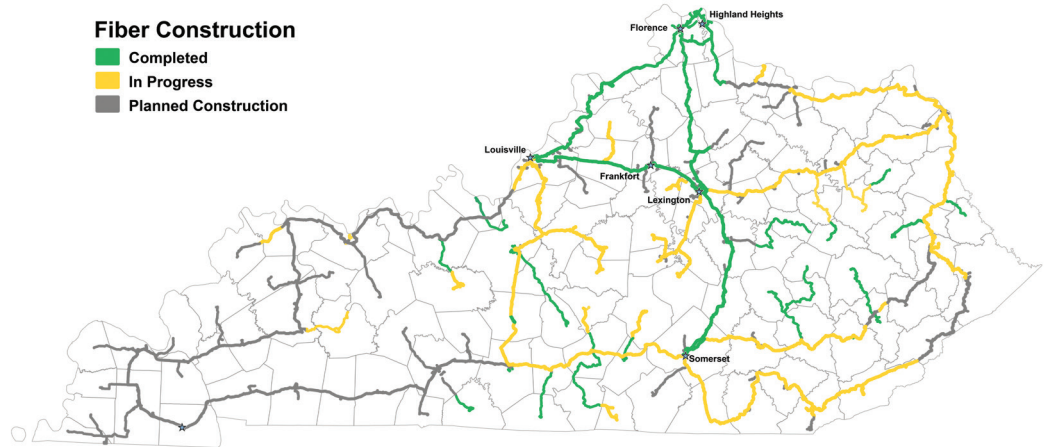

Kentuckywired

KentuckyWired is a statewide fiber optic cable network that will bring **HIGH SPEED BROADBAND ACCESS TO EVERY KENTUCKY COUNTY.**

According to *U.S. News and World Report*, Kentucky ranked 48th in the nation for access to broadband in 2017. When the KentuckyWired project is completed, the Commonwealth will be the **FIRST STATE IN THE NATION** to build an open-access statewide fiber optic cable network.

Fiber Construction

- Completed
- In Progress
- Planned Construction

The completed portion of the network, known as

RING 1A, INCLUDES LOUISVILLE, LEXINGTON AND CINCINNATI/NORTHERN KENTUCKY.

Additionally, a key backbone segment from Lexington to Somerset has also been completed, allowing for expansion of the network into **EASTERN KENTUCKY** as the project moves into the next phase.